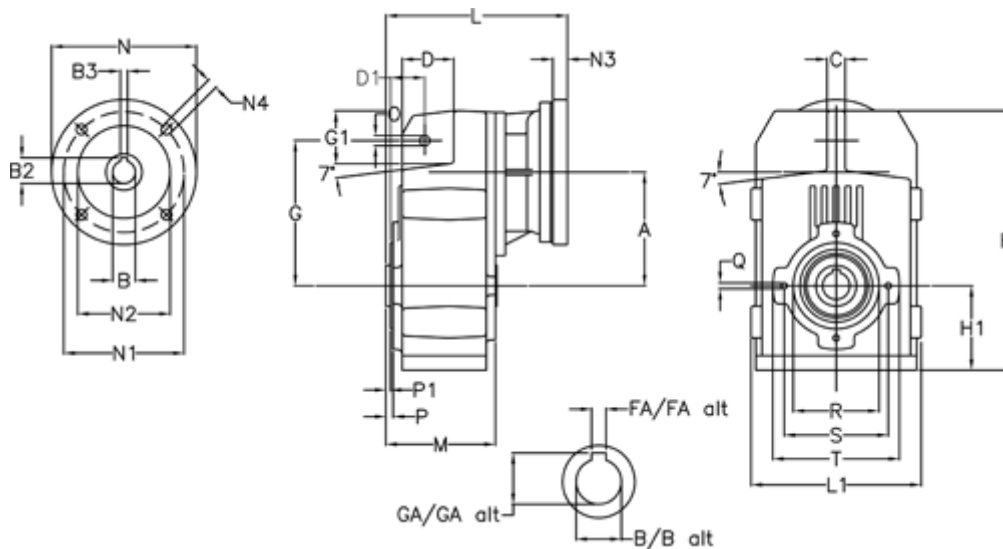

Article number: 29560406024240
 Description: Shaft mounted gear
 A413H40-60,2-P100B5

Measures

A = 175.75	FA = 12	M = 144.0	Q = M12x19
B = 40	G = 218	N = 250	R = 130
B1 = 28	G1 = 97.5	N1 = 215	S = 165
B2 = 31.3	GA = 43.0	N2 = 180	T = 200
B3 = 8	H = 389.0	N4 = M12x16	
C = 16	H1 = 116.0	O = 14	
D = 79.0	L = 275.5	P = 7.5	
D1 = 56.5	L1 = 242	P1 = 3.5	